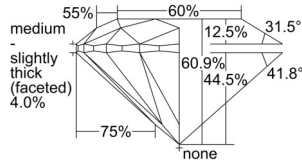

GIA®

FACSIMILE

GIA REPORT 1503537187

Verify this report at GIA.edu

GIA NATURAL DIAMOND DOSSIER®

September 30, 2024
GIA Report Number 1503537187
Shape and Cutting Style ..... Round Brilliant
Measurements ..... 5.44 - 5.45 x 3.32 mm

GRADING RESULTS

Carat Weight ..... 0.60 carat
Color Grade ..... G
Clarity Grade S11
Cut Grade ..... Excellent

ADDITIONAL GRADING INFORMATION

Polish ..... Excellent
Symmetry ..... Excellent
Fluorescence ..... Medium Blue
Clarity Characteristics ..... Crystal, Feather
Inscription(s): GIA 1503537187

PROPORTIONS

Profile to actual proportions

GRADING SCALES

GIA COLOR SCALE	GIA CLARITY SCALE	GIA CUT SCALE	
D	FLAWLESS	EXCELLENT	
E	INTERNALLY FLAWLESS		
F		VVS₁	VERY GOOD
G	VVS₂		
H	VS₁	GOOD	
I	VS₂		
J	S1₁	FAIR	
K	S1₂		
L	I₁	POOR	
M	I₂		
N	I₃		
O			
P			
Q			
R			
S			
T			
U			
V			
W			
X			
Y			
Z