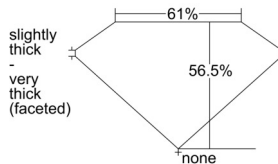

GIA®

FACSIMILE

GIA REPORT 1503539844

Verify this report at GIA.edu

GIA NATURAL DIAMOND DOSSIER®

October 01, 2024
GIA Report Number 1503539844
Shape and Cutting Style ..... Marquise Brilliant
Measurements ..... 9.61 x 4.45 x 2.51 mm

GRADING RESULTS

Carat Weight ..... 0.65 carat
Color Grade ..... E
Clarity Grade VS1

ADDITIONAL GRADING INFORMATION

Polish ..... Excellent
Symmetry ..... Very Good
Fluorescence ..... Faint
Clarity Characteristics..... Crystal, Pinpoint
Inscription(s): GIA 1503539844

PROPORTIONS

Profile not to actual proportions

GRADING SCALES

GIA COLOR SCALE		GIA CLARITY SCALE		
COLORLESS	D	VERY SLIGHTLY INCLUDED	FLAWLESS	
	E		INTERNALLY FLAWLESS	
	F		VS₁	
	G		VS₂	
	NEAR COLORLESS	H	SLIGHTLY INCLUDED	VS₁
		I		VS₂
		J		SI₁
		K		SI₂
	FAINT	L	INCLUDED	I₁
		M		I₂
N		I₃		
O				
VERT LIGHT	P			
	Q			
	R			
	S			
	T			
	U			
	V			
	W			
LIGHT	X			
	Y			
	Z