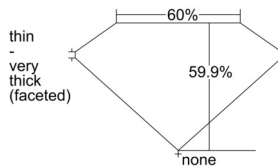

GIA®

FACSIMILE

GIA REPORT 1503539890

Verify this report at GIA.edu

GIA NATURAL DIAMOND DOSSIER®

September 30, 2024
GIA Report Number 1503539890
Shape and Cutting Style ..... Heart Brilliant
Measurements ..... 4.91 x 5.66 x 3.39 mm

GRADING RESULTS

Carat Weight ..... 0.55 carat
Color Grade ..... H
Clarity Grade VS2

ADDITIONAL GRADING INFORMATION

Polish ..... Excellent
Symmetry ..... Excellent
Fluorescence ..... None
Clarity Characteristics ..... Feather, Crystal, Cloud
Inscription(s): GIA 1503539890

PROPORTIONS

Profile not to actual proportions

GRADING SCALES

GIA COLOR SCALE		GIA CLARITY SCALE			
COLORLESS	D	VERY VERY SLIGHTLY INCLUDED	FLAWLESS		
	E		INTERNALLY FLAWLESS		
	F	VERY SLIGHTLY INCLUDED	VVS₁		
	G		VVS₂		
	H		VS₁		
	NEAR COLORLESS	I	SLIGHTLY INCLUDED	VS₂	
		J		SI₁	
		FAINT	K	INCLUDED	SI₂
			L		I₁
			M		I₂
VERT LIGHT	N	LIGHT	I₃		
	O				
	P				
	Q				
	R