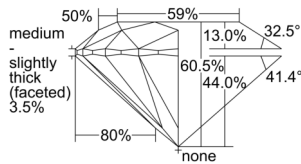

GIA®

FACSIMILE

GIA REPORT 1503541489

Verify this report at GIA.edu

GIA NATURAL DIAMOND DOSSIER®

October 01, 2024
GIA Report Number 1503541489
Shape and Cutting Style ..... Round Brilliant
Measurements ..... 3.64 - 3.68 x 2.22 mm

GRADING RESULTS

Carat Weight ..... 0.18 carat
Color Grade ..... F
Clarity Grade S11
Cut Grade ..... Excellent

ADDITIONAL GRADING INFORMATION

Polish ..... Excellent
Symmetry ..... Excellent
Fluorescence ..... Faint
Clarity Characteristics ..... Crystal, Cloud, Feather
Inscription(s): GIA 1503541489

PROPORTIONS

Profile to actual proportions

GRADING SCALES

GIA COLOR SCALE	GIA CLARITY SCALE	GIA CUT SCALE	
D	FLAWLESS	EXCELLENT	
E	INTERNALLY FLAWLESS		
F		VVS₁	VERY GOOD
G	VVS₂		
H	VS₁	GOOD	
I	VS₂		
J	S1₁	FAIR	
K	S1₂		
L	I₁	POOR	
M	I₂		
N	I₃		
O			
P			
Q			
R			
S			
T			
U			
V			
W			
X			
Y			
Z