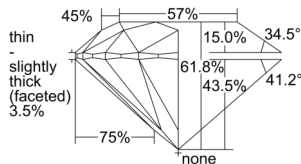

GIA®

FACSIMILE

GIA REPORT 1503541881

Verify this report at GIA.edu

GIA NATURAL DIAMOND DOSSIER®

October 01, 2024
GIA Report Number 1503541881
Shape and Cutting Style ..... Round Brilliant
Measurements ..... 4.01 - 4.03 x 2.48 mm

GRADING RESULTS

Carat Weight ..... 0.24 carat
Color Grade ..... H
Clarity Grade VS2
Cut Grade ..... Excellent

ADDITIONAL GRADING INFORMATION

Polish ..... Excellent
Symmetry ..... Excellent
Fluorescence ..... Strong Blue
Clarity Characteristics ..... Crystal
Inscription(s): GIA 1503541881

PROPORTIONS

Profile to actual proportions