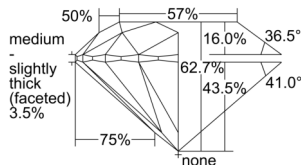

GIA®

FACSIMILE

GIA REPORT 1503544374

Verify this report at GIA.edu

GIA NATURAL DIAMOND DOSSIER®

October 01, 2024
GIA Report Number 1503544374
Shape and Cutting Style ..... Round Brilliant
Measurements ..... 5.68 - 5.71 x 3.57 mm

GRADING RESULTS

Carat Weight ..... 0.72 carat
Color Grade ..... E
Clarity Grade VS1
Cut Grade ..... Excellent

ADDITIONAL GRADING INFORMATION

Polish ..... Excellent
Symmetry ..... Excellent
Fluorescence ..... None
Clarity Characteristics..... Crystal, Feather, Cloud, Pinpoint
Inscription(s): GIA 1503544374

PROPORTIONS

Profile to actual proportions

GRADING SCALES

GIA COLOR SCALE	GIA CLARITY SCALE	GIA CUT SCALE	
D	FLAWLESS	EXCELLENT	
E	INTERNALLY FLAWLESS		
F		VVS₁	VERY GOOD
G	VVS₂		
H	VS₁	GOOD	
I	VS₂		
J	SI₁	FAIR	
K	SI₂		
L	I₁	POOR	
M	I₂		
N	I₃		
O			
P			
Q			
R			
S			
T			
U			
V			
W			
X			
Y			
Z