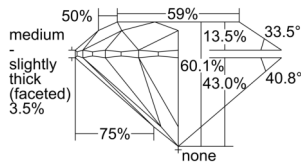

GIA®

FACSIMILE

GIA REPORT 1503544825

Verify this report at GIA.edu

GIA NATURAL DIAMOND DOSSIER®

October 01, 2024
GIA Report Number 1503544825
Shape and Cutting Style ..... Round Brilliant
Measurements ..... 4.01 - 4.03 x 2.42 mm

GRADING RESULTS

Carat Weight ..... 0.24 carat
Color Grade ..... D
Clarity Grade VS1
Cut Grade ..... Excellent

ADDITIONAL GRADING INFORMATION

Polish ..... Excellent
Symmetry ..... Excellent
Fluorescence ..... Medium Blue
Clarity Characteristics..... Crystal, Cloud, Pinpoint
Inscription(s): GIA 1503544825

PROPORTIONS

Profile to actual proportions

GRADING SCALES

GIA COLOR SCALE	GIA CLARITY SCALE	GIA CUT SCALE
D	FLAWLESS	EXCELLENT
E	FLAWLESS	
F	INTERNALLY FLAWLESS	VERY GOOD
G	FLAWLESS	
H	VVS₁	GOOD
I	VVS₂	
J	VS₁	FAIR
K	VS₂	
L	SI₁	POOR
M	SI₂	
N	I₁	
O	I₂	
P	I₃	
Q		
R		
S		
T		
U		
V		
W		
X		
Y		
Z