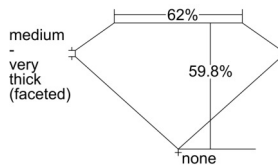

GIA®

FACSIMILE

GIA REPORT 1503545916

Verify this report at GIA.edu

GIA NATURAL DIAMOND DOSSIER®

September 30, 2024
GIA Report Number 1503545916
Shape and Cutting Style ..... Heart Brilliant
Measurements ..... 4.38 x 5.08 x 3.04 mm

GRADING RESULTS

Carat Weight ..... 0.41 carat
Color Grade ..... D
Clarity Grade VS1

ADDITIONAL GRADING INFORMATION

Polish ..... Excellent
Symmetry ..... Very Good
Fluorescence ..... None
Clarity Characteristics..... Feather, Indented Natural, Needle
Inscription(s): GIA 1503545916

PROPORTIONS

Profile not to actual proportions

GRADING SCALES

GIA COLOR SCALE		GIA CLARITY SCALE			
COLORLESS	D	VERY VERY SLIGHTLY INCLUDED	FLAWLESS		
	E		INTERNALLY FLAWLESS		
	F	VERY SLIGHTLY INCLUDED	VS₁		
	G		VS₂		
	H		VS₁		
	NEAR COLORLESS	I	SLIGHTLY INCLUDED	VS₂	
		J		SI₁	
		FAINT	K	INCLUDED	SI₂
			L		I₁
			M		I₂
N			I₃		
VERT LIGHT	O	LIGHT			
	P				
	Q				
	R				
	S				
	T				
LIGHT	U				
	V				
	W				
	X				
Y					
Z