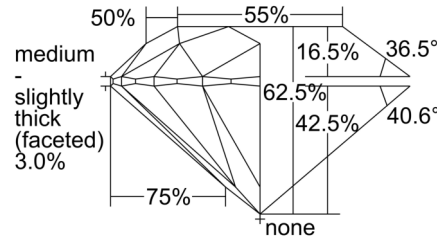

GIA REPORT
1503549811

Verify this report at GIA.edu

FACSIMILE

This is a digital representation of the original GIA Report. This representation might not be accepted in lieu of the original GIA Report in certain circumstances. The original GIA Report includes certain security features which are not reproducible on this facsimile.

GIA NATURAL DIAMOND GRADING REPORT

October 03, 2024
GIA Report Number 1503549811
Shape and Cutting Style ..... Round Brilliant
Measurements ..... 6.36 - 6.40 x 3.99 mm

GRADING RESULTS

Carat Weight ..... 1.00 carat
Color Grade ..... K
Clarity Grade SI1
Cut Grade ..... Excellent

ADDITIONAL GRADING INFORMATION

Polish ..... Excellent
Symmetry ..... Excellent
Fluorescence ..... None
Inscription(s): GIA 1503549811
Comments: Pinpoints are not shown.

PROPORTIONS

Profile to actual proportions