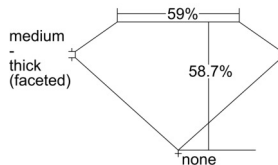

GIA®

FACSIMILE

GIA REPORT 1503558259

Verify this report at GIA.edu

GIA NATURAL DIAMOND DOSSIER®

October 03, 2024
GIA Report Number 1503558259
Shape and Cutting Style ..... Heart Brilliant
Measurements ..... 4.94 x 5.76 x 3.38 mm

GRADING RESULTS

Carat Weight ..... 0.55 carat
Color Grade ..... G
Clarity Grade VS1

ADDITIONAL GRADING INFORMATION

Polish ..... Excellent
Symmetry ..... Excellent
Fluorescence ..... None
Clarity Characteristics..... Feather, Cloud
Inscription(s): GIA 1503558259

PROPORTIONS

Profile not to actual proportions

GRADING SCALES

GIA COLOR SCALE		GIA CLARITY SCALE			
COLORLESS	D	VERY VERY SLIGHTLY INCLUDED	FLAWLESS		
	E		INTERNALLY FLAWLESS		
	F	VERY SLIGHTLY INCLUDED	VVS₁		
	G		VVS₂		
	H		VS₁		
	NEAR COLORLESS	I	SLIGHTLY INCLUDED	VS₂	
		J		SI₁	
		FAINT	K	INCLUDED	SI₂
			L		I₁
			M		I₂
VERT LIGHT			N	INCLUDED	I₃
			O		
			P		
	Q				
LIGHT	R				
	S				
	T				
	U				
	V				
	Z