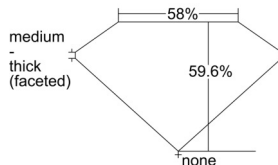

GIA®

FACSIMILE

GIA REPORT 1503558636

Verify this report at GIA.edu

GIA NATURAL DIAMOND DOSSIER®

October 03, 2024
GIA Report Number 1503558636
Shape and Cutting Style ..... Heart Brilliant
Measurements ..... 4.88 x 5.49 x 3.27 mm

GRADING RESULTS

Carat Weight ..... 0.51 carat
Color Grade ..... H
Clarity Grade VVS1

ADDITIONAL GRADING INFORMATION

Polish ..... Excellent
Symmetry ..... Excellent
Fluorescence ..... None
Clarity Characteristics..... Pinpoint, Feather, Manufacturing Remnant

Inscription(s): GIA 1503558636

PROPORTIONS

Profile not to actual proportions

GRADING SCALES

GIA COLOR SCALE		GIA CLARITY SCALE			
COLORLESS	D	VERY VERY SLIGHTLY INCLUDED	FLAWLESS		
	E		INTERNALLY FLAWLESS		
	F		VVS₁		
	NEAR COLORLESS	G	VVS₂		
		H	VERY SLIGHTLY INCLUDED	VS₁	
		I		VS₂	
		FAINT	J	SLIGHTLY INCLUDED	SI₁
			K		SI₂
	L		INCLUDED		I₁
	M			I₂	
VERT LIGHT	N		INCLUDED	I₃	
	O				
	P				
	Q				
	R				
LIGHT	S				
	T				
	U				
	V				
	W				
	X				
	Y				
	Z