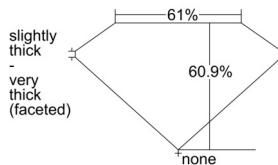

GIA®

FACSIMILE

GIA REPORT 1503567885

Verify this report at GIA.edu

GIA NATURAL DIAMOND DOSSIER®

October 04, 2024
GIA Report Number 1503567885
Shape and Cutting Style ..... Heart Brilliant
Measurements ..... 4.71 x 5.50 x 3.35 mm

GRADING RESULTS

Carat Weight ..... 0.52 carat
Color Grade ..... G
Clarity Grade VS1

ADDITIONAL GRADING INFORMATION

Polish ..... Excellent
Symmetry ..... Excellent
Fluorescence ..... None
Clarity Characteristics ..... Feather, Cloud
Inscription(s): GIA 1503567885

PROPORTIONS

Profile not to actual proportions

GRADING SCALES

GIA COLOR SCALE		GIA CLARITY SCALE	
COLORLESS	D	VERY VERY SLIGHTLY SLIGHTLY INCLUDED	FLAWLESS
	E		INTERNALLY FLAWLESS
	F		VVS₁
	G		VVS₂
	H		VS₁
	I		VS₂
	J		SI₁
	K		SI₂
	L		I₁
	M		I₂
NEAR COLORLESS	N	SLIGHTLY INCLUDED	I₃
	O		
	P		
	Q		
FAINT	R	INCLUDED	
	S		
	T		
	U		
	V		
	W		
	X		
	Y		
LIGHT	Z