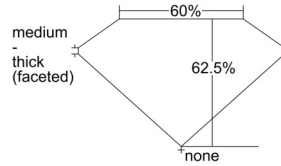

GIA®

FACSIMILE

GIA REPORT 1503568870

Verify this report at GIA.edu

GIA NATURAL DIAMOND DOSSIER®

October 04, 2024
GIA Report Number 1503568870
Shape and Cutting Style ..... Pear Brilliant
Measurements ..... 5.96 x 3.70 x 2.31 mm

GRADING RESULTS

Carat Weight ..... 0.30 carat
Color Grade ..... D
Clarity Grade VVS1

ADDITIONAL GRADING INFORMATION

Polish ..... Excellent
Symmetry ..... Good
Fluorescence ..... None
Clarity Characteristics ..... Needle, Pinpoint, Chip
Inscription(s): GIA 1503568870

PROPORTIONS

Profile not to actual proportions

GRADING SCALES

GIA COLOR SCALE		GIA CLARITY SCALE	
COLORLESS	D	VERY VERY SLIGHTLY INCLUDED	FLAWLESS
	E		INTERNALLY FLAWLESS
	F		VVS₁
	G		VVS₂
	H		VS₁
	I		VS₂
	J		SI₁
	K		SI₂
	L		I₁
	M		I₂
NEAR COLORLESS	N	SLIGHTLY INCLUDED	I₃
	O		
	P		
	Q		
FAINT	R		
	S		
	T		
	U		
VERY LIGHT	V		
	W		
	X		
	Y		
LIGHT	Z