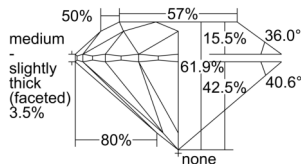

GIA®

FACSIMILE

GIA REPORT 1503576674

Verify this report at GIA.edu

GIA NATURAL DIAMOND DOSSIER®

October 04, 2024
GIA Report Number 1503576674
Shape and Cutting Style ..... Round Brilliant
Measurements ..... 5.07 - 5.09 x 3.14 mm

GRADING RESULTS

Carat Weight ..... 0.50 carat
Color Grade ..... E
Clarity Grade VS2
Cut Grade ..... Excellent

ADDITIONAL GRADING INFORMATION

Polish ..... Excellent
Symmetry ..... Excellent
Fluorescence ..... None
Clarity Characteristics ..... Crystal, Cloud
Inscription(s): GIA 1503576674

PROPORTIONS

Profile to actual proportions