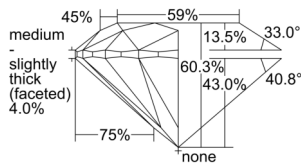

GIA®

FACSIMILE

GIA REPORT 1503577817

Verify this report at GIA.edu

GIA NATURAL DIAMOND DOSSIER®

October 08, 2024
GIA Report Number 1503577817
Shape and Cutting Style ..... Round Brilliant
Measurements ..... 6.03 - 6.04 x 3.64 mm

GRADING RESULTS

Carat Weight ..... 0.81 carat
Color Grade ..... D
Clarity Grade S11
Cut Grade ..... Excellent

ADDITIONAL GRADING INFORMATION

Polish ..... Excellent
Symmetry ..... Excellent
Fluorescence ..... None
Clarity Characteristics..... Crystal, Cloud, Feather
Inscription(s): GIA 1503577817

PROPORTIONS

Profile to actual proportions

GRADING SCALES

GIA COLOR SCALE	GIA CLARITY SCALE	GIA CUT SCALE	
D	FLAWLESS	EXCELLENT	
E	INTERNALLY FLAWLESS		
F		VVS₁	VERY GOOD
G	VVS₂		
H	VS₁	GOOD	
I	VS₂		
J	S1₁	FAIR	
K	S1₂		
L	I₁	POOR	
M	I₂		
N	I₃		
O			
P			
Q			
R			
S			
T			
U			
V			
W			
X			
Y			
Z