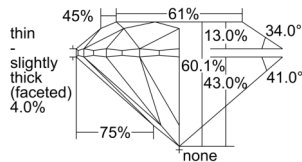

GIA®

FACSIMILE

GIA REPORT 1503582661

Verify this report at GIA.edu

GIA NATURAL DIAMOND DOSSIER®

October 07, 2024
GIA Report Number 1503582661
Shape and Cutting Style ..... Round Brilliant
Measurements ..... 3.96 - 3.98 x 2.39 mm

GRADING RESULTS

Carat Weight ..... 0.23 carat
Color Grade ..... D
Clarity Grade VS1
Cut Grade ..... Excellent

ADDITIONAL GRADING INFORMATION

Polish ..... Excellent
Symmetry ..... Excellent
Fluorescence ..... None
Clarity Characteristics..... Crystal, Indented Natural
Inscription(s): GIA 1503582661

PROPORTIONS

Profile to actual proportions

GRADING SCALES

GIA COLOR SCALE	GIA CLARITY SCALE	GIA CUT SCALE
D	FLAWLESS	EXCELLENT
E	FLAWLESS	
F	INTERNALLY FLAWLESS	VERY GOOD
G	FLAWLESS	
H	VVS₁	GOOD
I	VVS₂	
J	VS₁	FAIR
K	VS₂	
L	SI₁	POOR
M	SI₂	
N	I₁	
O	I₂	
P	I₃	
Q		
R		
S		
T		
U		
V		
W		
X		
Y		
Z