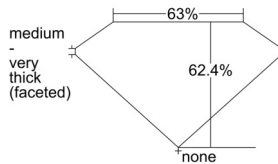

GIA®

FACSIMILE

GIA REPORT 1503589541

Verify this report at GIA.edu

GIA NATURAL DIAMOND DOSSIER®

October 08, 2024
GIA Report Number 1503589541
Shape and Cutting Style ..... Heart Brilliant
Measurements ..... 3.86 x 4.58 x 2.86 mm

GRADING RESULTS

Carat Weight ..... 0.30 carat
Color Grade ..... D
Clarity Grade VVS1

ADDITIONAL GRADING INFORMATION

Polish ..... Excellent
Symmetry ..... Very Good
Fluorescence ..... Faint
Clarity Characteristics..... Cloud, Feather
Inscription(s): GIA 1503589541

PROPORTIONS

Profile not to actual proportions

GRADING SCALES

GIA COLOR SCALE		GIA CLARITY SCALE			
COLORLESS	D	VERY VERY SLIGHTLY INCLUDED	FLAWLESS		
	E		INTERNALLY FLAWLESS		
	F	VERY SLIGHTLY INCLUDED	VVS₁		
	G		VVS₂		
	H		VS₁		
	NEAR COLORLESS	I	SLIGHTLY INCLUDED	VS₂	
		J		SI₁	
		FAINT	K	INCLUDED	SI₂
			L		I₁
			M		I₂
VERT LIGHT	N		INCLUDED	I₃	
	O				
	P				
	Q				
	R				
	LIGHT	S			
		T			
U					
	V				
	W				
	X				
	Y				
	Z