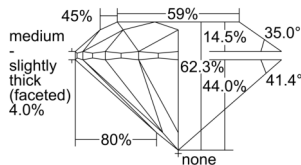

GIA®

FACSIMILE

GIA REPORT 1503590716

Verify this report at GIA.edu

GIA NATURAL DIAMOND DOSSIER®

October 08, 2024
GIA Report Number 1503590716
Shape and Cutting Style ..... Round Brilliant
Measurements ..... 4.20 - 4.23 x 2.63 mm

GRADING RESULTS

Carat Weight ..... 0.29 carat
Color Grade ..... F
Clarity Grade VS1
Cut Grade ..... Excellent

ADDITIONAL GRADING INFORMATION

Polish ..... Excellent
Symmetry ..... Excellent
Fluorescence ..... None
Clarity Characteristics..... Cloud, Needle, Pinpoint
Inscription(s): GIA 1503590716

PROPORTIONS

Profile to actual proportions