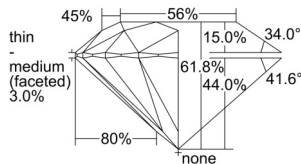

GIA®

FACSIMILE

GIA REPORT 1503593070

Verify this report at GIA.edu

GIA NATURAL DIAMOND DOSSIER®

October 09, 2024
GIA Report Number 1503593070
Shape and Cutting Style ..... Round Brilliant
Measurements ..... 4.81 - 4.83 x 2.98 mm

GRADING RESULTS

Carat Weight ..... 0.41 carat
Color Grade ..... E
Clarity Grade S11
Cut Grade ..... Excellent

ADDITIONAL GRADING INFORMATION

Polish ..... Excellent
Symmetry ..... Excellent
Fluorescence ..... None
Clarity Characteristics ..... Cloud, Crystal
Inscription(s): GIA 1503593070

PROPORTIONS

Profile to actual proportions

GRADING SCALES

GIA COLOR SCALE	GIA CLARITY SCALE	GIA CUT SCALE	
D	FLAWLESS	EXCELLENT	
E	INTERNALLY FLAWLESS		
F		VVS₁	VERY GOOD
G	VVS₂		
H	VS₁	GOOD	
I	VS₂		
J	S1₁	FAIR	
K	S1₂		
L	I₁	POOR	
M	I₂		
N	I₃		
O			
P			
Q			
R			
S			
T			
U			
V			
W			
X			
Y			
Z