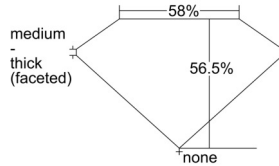

GIA®

FACSIMILE

GIA REPORT 1503593708

Verify this report at GIA.edu

GIA NATURAL DIAMOND DOSSIER®

October 08, 2024
GIA Report Number 1503593708
Shape and Cutting Style ..... Heart Brilliant
Measurements ..... 5.85 x 6.37 x 3.60 mm

GRADING RESULTS

Carat Weight ..... 0.75 carat
Color Grade I
Clarity Grade VS2

ADDITIONAL GRADING INFORMATION

Polish ..... Excellent
Symmetry ..... Very Good
Fluorescence ..... None
Clarity Characteristics..... Crystal, Cloud, Feather
Inscription(s): GIA 1503593708

PROPORTIONS

Profile not to actual proportions

GRADING SCALES

GIA COLOR SCALE		GIA CLARITY SCALE			
COLORLESS	D	VERY VERY SLIGHTLY INCLUDED	FLAWLESS		
	E		INTERNALLY FLAWLESS		
	F	VERY SLIGHTLY INCLUDED	VVS₁		
	G		VVS₂		
	H		VS₁		
	NEAR COLORLESS	I	SLIGHTLY INCLUDED	VS₂	
		J		SI₁	
		FAINT	K	INCLUDED	SI₂
			L		I₁
			M		I₂
VERTICALLY LIGHT	N	INCLUDED	I₃		
	O				
	P				
	Q				
	R				
LIGHT	S				
	T				
	U				
	V				
	W				
	X				
	Y				
	Z