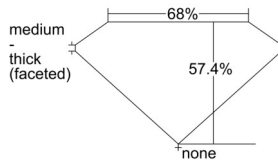

GIA®

FACSIMILE

GIA REPORT 1503593962

Verify this report at GIA.edu

GIA NATURAL DIAMOND DOSSIER®

October 08, 2024
GIA Report Number 1503593962
Shape and Cutting Style ..... Heart Brilliant
Measurements ..... 3.99 x 4.71 x 2.70 mm

GRADING RESULTS

Carat Weight ..... 0.30 carat
Color Grade ..... D
Clarity Grade VVS2

ADDITIONAL GRADING INFORMATION

Polish ..... Excellent
Symmetry ..... Excellent
Fluorescence ..... Faint
Clarity Characteristics..... Cloud, Pinpoint, Surface Graining
Inscription(s): GIA 1503593962

PROPORTIONS

Profile not to actual proportions

GRADING SCALES

GIA COLOR SCALE		GIA CLARITY SCALE			
COLORLESS	D	VERY VERY SLIGHTLY INCLUDED	FLAWLESS		
	E		INTERNALLY FLAWLESS		
	F	VERY SLIGHTLY INCLUDED	VVS₁		
	G		VVS₂		
	H		VS₁		
	NEAR COLORLESS	I	SLIGHTLY INCLUDED	VS₂	
		J		SI₁	
		FAINT	K	INCLUDED	SI₂
			L		I₁
			M		I₂
VERT LIGHT	N	LIGHT	I₃		
	O				
	P				
	Q				
	R