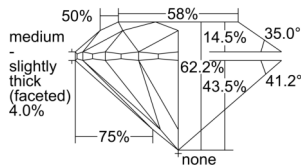

GIA®

FACSIMILE

GIA REPORT 1503595836

Verify this report at GIA.edu

GIA NATURAL DIAMOND DOSSIER®

October 08, 2024
GIA Report Number 1503595836
Shape and Cutting Style ..... Round Brilliant
Measurements ..... 5.08 - 5.12 x 3.17 mm

GRADING RESULTS

Carat Weight ..... 0.51 carat
Color Grade ..... F
Clarity Grade VS1
Cut Grade ..... Excellent

ADDITIONAL GRADING INFORMATION

Polish ..... Excellent
Symmetry ..... Excellent
Fluorescence ..... Faint
Clarity Characteristics..... Crystal, Needle
Inscription(s): GIA 1503595836

PROPORTIONS

Profile to actual proportions

GRADING SCALES

GIA COLOR SCALE	GIA CLARITY SCALE	GIA CUT SCALE	
D	FLAWLESS	EXCELLENT	
E	INTERNALLY FLAWLESS		
F		VVS₁	VERY GOOD
G	VVS₂		
H	VS₁	GOOD	
I	VS₂		
J	SI₁	FAIR	
K	SI₂		
L	I₁	POOR	
M	I₂		
N	I₃		
O			
P			
Q			
R			
S			
T			
U			
V			
W			
X			
Y			
Z