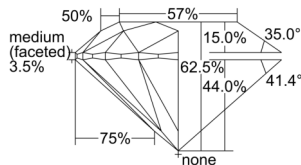

GIA®

FACSIMILE

GIA REPORT 1503599221

Verify this report at GIA.edu

GIA NATURAL DIAMOND DOSSIER®

October 09, 2024
GIA Report Number 1503599221
Shape and Cutting Style ..... Round Brilliant
Measurements ..... 4.94 - 4.96 x 3.09 mm

GRADING RESULTS

Carat Weight ..... 0.46 carat
Color Grade ..... G
Clarity Grade SI2
Cut Grade ..... Excellent

ADDITIONAL GRADING INFORMATION

Polish ..... Excellent
Symmetry ..... Excellent
Fluorescence ..... None
Clarity Characteristics ..... Crystal, Cloud
Inscription(s): GIA 1503599221

PROPORTIONS

Profile to actual proportions

GRADING SCALES

GIA COLOR SCALE	GIA CLARITY SCALE	GIA CUT SCALE	
D	FLAWLESS	EXCELLENT	
E	INTERNALLY FLAWLESS		
F		VVS₁	VERY GOOD
G	VVS₂		
H	VS₁	GOOD	
I	VS₂		
J	SI₁	FAIR	
K	SI₂		
L	I₁	POOR	
M			
N			
O	I₂		
P			
Q			
R	I₃		
S			
T			
U			
V			
W			
X			
Y			
Z