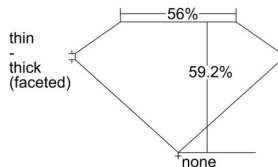

GIA®

FACSIMILE

GIA REPORT 1503617601

Verify this report at GIA.edu

GIA NATURAL DIAMOND DOSSIER®

October 16, 2024
GIA Report Number 1503617601
Shape and Cutting Style ..... Heart Brilliant
Measurements ..... 5.74 x 6.61 x 3.91 mm

GRADING RESULTS

Carat Weight ..... 0.81 carat
Color Grade I
Clarity Grade ..... Internally Flawless

ADDITIONAL GRADING INFORMATION

Polish ..... Excellent
Symmetry ..... Excellent
Fluorescence ..... Faint
Clarity Characteristics ..... Minor Details of Polish
Inscription(s): GIA 1503617601

PROPORTIONS

Profile not to actual proportions

GRADING SCALES

GIA COLOR SCALE		GIA CLARITY SCALE			
COLORLESS	D	VERY VERY SLIGHTLY INCLUDED	FLAWLESS		
	E		INTERNALLY FLAWLESS		
	F	VERY SLIGHTLY INCLUDED	VVS₁		
	G		VVS₂		
	H		VS₁		
	NEAR COLORLESS	I	SLIGHTLY INCLUDED	VS₂	
		J		SI₁	
		FAINT	K	INCLUDED	SI₂
			L		I₁
			M		I₂
VERT LIGHT	N	LIGHT	I₃		
	O				
	P				
	Q				
	R