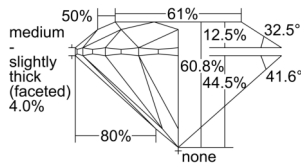

GIA®

FACSIMILE

GIA REPORT 1503623344

Verify this report at GIA.edu

GIA NATURAL DIAMOND DOSSIER®

October 10, 2024
GIA Report Number 1503623344
Shape and Cutting Style ..... Round Brilliant
Measurements ..... 4.84 - 4.87 x 2.95 mm

GRADING RESULTS

Carat Weight ..... 0.42 carat
Color Grade ..... H
Clarity Grade VS2
Cut Grade ..... Excellent

ADDITIONAL GRADING INFORMATION

Polish ..... Excellent
Symmetry ..... Excellent
Fluorescence ..... None
Clarity Characteristics ..... Cloud
Inscription(s): GIA 1503623344

PROPORTIONS

Profile to actual proportions

GRADING SCALES

GIA COLOR SCALE	GIA CLARITY SCALE	GIA CUT SCALE	
D	FLAWLESS	EXCELLENT	
E	INTERNALLY FLAWLESS		
F		VVS₁	VERY GOOD
G	VVS₂		
H	VS₁	GOOD	
I	VS₂		
J	SI₁	FAIR	
K	SI₂		
L	I₁	POOR	
M	I₂		
N	I₃		
O			
P			
Q			
R			
S			
T			
U			
V			
W			
X			
Y			
Z