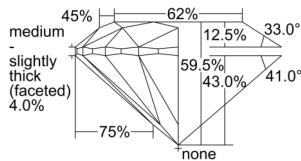

GIA®

FACSIMILE

GIA REPORT 1503623641

Verify this report at GIA.edu

GIA NATURAL DIAMOND DOSSIER®

October 16, 2024
GIA Report Number 1503623641
Shape and Cutting Style ..... Round Brilliant
Measurements ..... 5.72 - 5.77 x 3.42 mm

GRADING RESULTS

Carat Weight ..... 0.70 carat
Color Grade ..... E
Clarity Grade SI2
Cut Grade ..... Excellent

ADDITIONAL GRADING INFORMATION

Polish ..... Excellent
Symmetry ..... Excellent
Fluorescence ..... None
Clarity Characteristics ..... Crystal, Cloud
Inscription(s): GIA 1503623641

PROPORTIONS

Profile to actual proportions

GRADING SCALES

GIA COLOR SCALE	GIA CLARITY SCALE	GIA CUT SCALE
D	FLAWLESS	EXCELLENT
E	FLAWLESS	
F	INTERNALLY FLAWLESS	VERY GOOD
G	VVS₁	
H	VVS₂	GOOD
I	VS₁	
J	VS₂	FAIR
K	SI₁	
L	SI₂	POOR
M	I₁	
N	I₂	
O	I₃	
P		
Q		
R		
S		
T		
U		
V		
W		
X		
Y		
Z