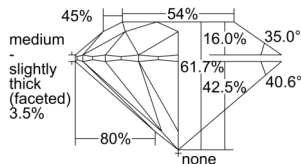

GIA®

FACSIMILE

GIA REPORT 1503624864

Verify this report at GIA.edu

GIA NATURAL DIAMOND DOSSIER®

October 11, 2024
GIA Report Number 1503624864
Shape and Cutting Style ..... Round Brilliant
Measurements ..... 5.08 - 5.11 x 3.15 mm

GRADING RESULTS

Carat Weight ..... 0.50 carat
Color Grade ..... J
Clarity Grade VS1
Cut Grade ..... Excellent

ADDITIONAL GRADING INFORMATION

Polish ..... Excellent
Symmetry ..... Excellent
Fluorescence ..... Faint
Clarity Characteristics..... Crystal, Cloud, Needle, Pinpoint
Inscription(s): GIA 1503624864

PROPORTIONS

Profile to actual proportions

GRADING SCALES

GIA COLOR SCALE	GIA CLARITY SCALE	GIA CUT SCALE	
D	FLAWLESS	EXCELLENT	
E	INTERNALLY FLAWLESS		
F		VVS₁	VERY GOOD
G	VVS₂		
H	VS₁	GOOD	
I	VS₂		
J	SI₁	FAIR	
K	SI₂		
L	I₁	POOR	
M	I₂		
N	I₃		
O			
P			
Q			
R			
S			
T			
U			
V			
W			
X			
Y			
Z