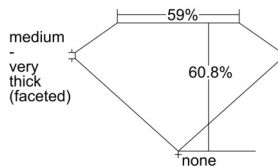

GIA®

FACSIMILE

GIA REPORT 1503671623

Verify this report at GIA.edu

GIA NATURAL DIAMOND DOSSIER®

October 17, 2024
GIA Report Number 1503671623
Shape and Cutting Style ..... Heart Brilliant
Measurements ..... 5.19 x 6.17 x 3.75 mm

GRADING RESULTS

Carat Weight ..... 0.71 carat
Color Grade ..... F
Clarity Grade SI1

ADDITIONAL GRADING INFORMATION

Polish ..... Excellent
Symmetry ..... Excellent
Fluorescence ..... None
Clarity Characteristics ..... Feather
Inscription(s): GIA 1503671623

PROPORTIONS

Profile not to actual proportions

GRADING SCALES

GIA COLOR SCALE		GIA CLARITY SCALE			
COLORLESS	D	VERY VERY SLIGHTLY INCLUDED	FLAWLESS		
	E		INTERNALLY FLAWLESS		
	F	VERY SLIGHTLY INCLUDED	VVS₁		
	G		VVS₂		
	H		VS₁		
	NEAR COLORLESS	I	SLIGHTLY INCLUDED	VS₂	
		J		SI₁	
		FAINT	K	INCLUDED	SI₂
			L		I₁
			M		I₂
N			I₃		
VERT LIGHT	O	LIGHT			
	P				
	Q				
	R				
	S				
	T				
LIGHT	U				
	V				
	W				
	X				
Y					
Z