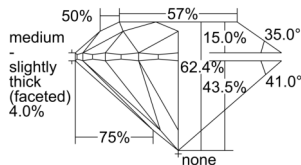

GIA®

FACSIMILE

GIA REPORT 1503676551

Verify this report at GIA.edu

GIA NATURAL DIAMOND DOSSIER®

October 17, 2024
GIA Report Number 1503676551
Shape and Cutting Style ..... Round Brilliant
Measurements ..... 5.05 - 5.08 x 3.16 mm

GRADING RESULTS

Carat Weight ..... 0.50 carat
Color Grade ..... E
Clarity Grade VVS1
Cut Grade ..... Excellent

ADDITIONAL GRADING INFORMATION

Polish ..... Excellent
Symmetry ..... Excellent
Fluorescence ..... None
Clarity Characteristics ..... Pinpoint, Feather
Inscription(s): GIA 1503676551

PROPORTIONS

Profile to actual proportions