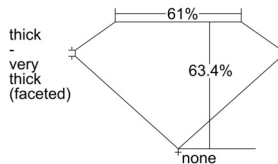

GIA®

FACSIMILE

GIA REPORT 1503678422

Verify this report at GIA.edu

GIA NATURAL DIAMOND DOSSIER®

October 17, 2024
GIA Report Number 1503678422
Shape and Cutting Style ..... Oval Brilliant
Measurements ..... 5.93 x 4.56 x 2.89 mm

GRADING RESULTS

Carat Weight ..... 0.50 carat
Color Grade ..... G
Clarity Grade VVS2

ADDITIONAL GRADING INFORMATION

Polish ..... Excellent
Symmetry ..... Very Good
Fluorescence ..... None
Clarity Characteristics ..... Pinpoint, Feather, Cloud
Inscription(s): GIA 1503678422

PROPORTIONS

Profile not to actual proportions

GRADING SCALES

GIA COLOR SCALE		GIA CLARITY SCALE			
COLORLESS	D	VERY VERY SLIGHTLY INCLUDED	FLAWLESS		
	E		INTERNALLY FLAWLESS		
	F	VERY SLIGHTLY INCLUDED	VVS₁		
	G		VVS₂		
	H		VS₁		
	NEAR COLORLESS	I	SLIGHTLY INCLUDED	VS₂	
		J		SI₁	
		FAINT	K	INCLUDED	SI₂
			L		I₁
			M		I₂
VERT LIGHT	N	INCLUDED	I₃		
	O				
	P				
	Q				
	R				
LIGHT	S				
	T				
	U				
	V				
	W				
X					
Y					
Z