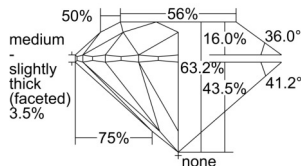

GIA®

FACSIMILE

GIA REPORT 1503722209

Verify this report at GIA.edu

GIA NATURAL DIAMOND DOSSIER®

October 22, 2024
GIA Report Number 1503722209
Shape and Cutting Style ..... Round Brilliant
Measurements ..... 4.69 - 4.70 x 2.97 mm

GRADING RESULTS

Carat Weight ..... 0.40 carat
Color Grade ..... F
Clarity Grade VS1
Cut Grade ..... Excellent

ADDITIONAL GRADING INFORMATION

Polish ..... Excellent
Symmetry ..... Excellent
Fluorescence ..... None
Clarity Characteristics ..... Cloud
Inscription(s): GIA 1503722209

PROPORTIONS

Profile to actual proportions