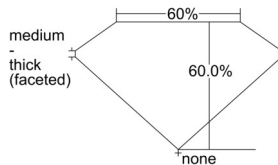

GIA®

FACSIMILE

GIA REPORT 1503728752

Verify this report at GIA.edu

GIA NATURAL DIAMOND DOSSIER®

October 24, 2024
GIA Report Number 1503728752
Shape and Cutting Style ..... Heart Brilliant
Measurements ..... 4.91 x 5.72 x 3.43 mm

GRADING RESULTS

Carat Weight ..... 0.55 carat
Color Grade ..... F
Clarity Grade VVS2

ADDITIONAL GRADING INFORMATION

Polish ..... Excellent
Symmetry ..... Excellent
Fluorescence ..... None
Clarity Characteristics..... Cloud, Pinpoint, Feather
Inscription(s): GIA 1503728752

PROPORTIONS

Profile not to actual proportions

GRADING SCALES

GIA COLOR SCALE		GIA CLARITY SCALE	
COLORLESS	D	VERY VERY SLIGHTLY SIGHTLY INCLUDED	FLAWLESS
	E		INTERNALLY FLAWLESS
	F		VVS₁
	G		VVS₂
	H		VS₁
	I		VS₂
	J		SI₁
	K		SI₂
	L		I₁
	M		I₂
NEAR COLORLESS	N	SLIGHTLY INCLUDED	I₃
	O		
	P		
	Q		
FAINT	R		
	S		
	T		
	U		
VERT LIGHT	V		
	W		
	X		
	Y		
LIGHT	Z