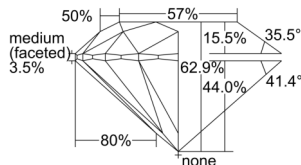

GIA®

FACSIMILE

GIA REPORT 1503733519

Verify this report at GIA.edu

GIA NATURAL DIAMOND DOSSIER®

October 24, 2024
GIA Report Number 1503733519
Shape and Cutting Style ..... Round Brilliant
Measurements ..... 4.83 - 4.85 x 3.05 mm

GRADING RESULTS

Carat Weight ..... 0.43 carat
Color Grade ..... D
Clarity Grade VS1
Cut Grade ..... Excellent

ADDITIONAL GRADING INFORMATION

Polish ..... Excellent
Symmetry ..... Excellent
Fluorescence ..... None
Clarity Characteristics ..... Feather, Cavity, Cloud
Inscription(s): GIA 1503733519

PROPORTIONS

Profile to actual proportions

GRADING SCALES

GIA COLOR SCALE	GIA CLARITY SCALE	GIA CUT SCALE	
D	FLAWLESS	EXCELLENT	
E	INTERNALLY FLAWLESS		
F		VVS₁	VERY GOOD
G	VVS₂		
H	VS₁	GOOD	
I	VS₂		
J	SI₁	FAIR	
K	SI₂		
L	I₁	POOR	
M	I₂		
N	I₃		
O			
P			
Q			
R			
S			
T			
U			
V			
W			
X			
Y			
Z