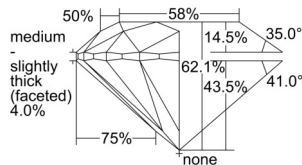

GIA®

FACSIMILE

GIA REPORT 1503734637

Verify this report at GIA.edu

GIA NATURAL DIAMOND DOSSIER®

October 25, 2024
GIA Report Number 1503734637
Shape and Cutting Style ..... Round Brilliant
Measurements ..... 5.19 - 5.21 x 3.23 mm

GRADING RESULTS

Carat Weight ..... 0.54 carat
Color Grade ..... E
Clarity Grade SI2
Cut Grade ..... Excellent

ADDITIONAL GRADING INFORMATION

Polish ..... Excellent
Symmetry ..... Excellent
Fluorescence ..... None
Clarity Characteristics..... Cloud, Crystal, Feather
Inscription(s): GIA 1503734637

PROPORTIONS

Profile to actual proportions

GRADING SCALES

GIA COLOR SCALE	GIA CLARITY SCALE	GIA CUT SCALE	
D	FLAWLESS	EXCELLENT	
E	INTERNALLY FLAWLESS		
F		VVS₁	VERY GOOD
G	VVS₂		
H	VS₁	GOOD	
I	VS₂		
J	SI₁	FAIR	
K	SI₂		
L	I₁	POOR	
M	I₂		
N	I₃		
O			
P			
Q			
R			
S			
T			
U			
V			
W			
X			
Y			
Z