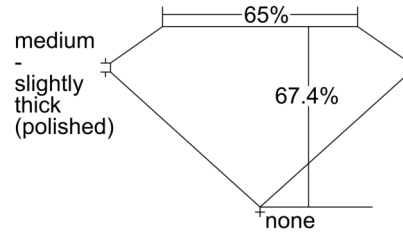

GIA NATURAL DIAMOND GRADING REPORT

October 29, 2024
 GIA Report Number 1503737017
 Shape and Cutting Style Emerald Cut
 Measurements 8.80 x 5.99 x 4.03 mm

GRADING RESULTS

Carat Weight 2.13 carat
 Color Grade G
 Clarity Grade VS1

Profile not to actual proportions

CLARITY CHARACTERISTICS

KEY TO SYMBOLS*

- Feather
- Cloud
- Pinpoint

* Red symbols denote internal characteristics (inclusions). Green or black symbols denote external characteristics (blemishes). Diagram is an approximate representation of the diamond, and symbols shown indicate type, position, and approximate size of clarity characteristics. All clarity characteristics may not be shown. Details of finish are not shown.