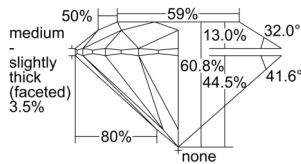

GIA®

FACSIMILE

GIA REPORT 1503743574

Verify this report at GIA.edu

GIA NATURAL DIAMOND DOSSIER®

October 24, 2024
GIA Report Number 1503743574
Shape and Cutting Style ..... Round Brilliant
Measurements ..... 5.20 - 5.23 x 3.17 mm

GRADING RESULTS

Carat Weight ..... 0.52 carat
Color Grade ..... D
Clarity Grade S11
Cut Grade ..... Excellent

ADDITIONAL GRADING INFORMATION

Polish ..... Excellent
Symmetry ..... Excellent
Fluorescence ..... Medium Blue
Clarity Characteristics ..... Crystal, Feather
Inscription(s): GIA 1503743574

PROPORTIONS

Profile to actual proportions

GRADING SCALES

GIA COLOR SCALE	GIA CLARITY SCALE	GIA CUT SCALE
D	FLAWLESS	EXCELLENT
E	FLAWLESS	
F	INTERNALLY FLAWLESS	VERY GOOD
G	FLAWLESS	
H	VVS₁	GOOD
I	VVS₂	
J	VS₁	FAIR
K	VS₂	
L	S1₁	POOR
M	S1₂	
N	I₁	POOR
O	I₂	
P	I₃	
Q		
R		
S		
T		
U		
V		
W		
X		
Y		
Z