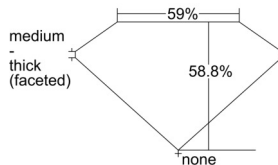

GIA®

FACSIMILE

GIA REPORT 1503755819

Verify this report at GIA.edu

GIA NATURAL DIAMOND DOSSIER®

October 29, 2024
GIA Report Number 1503755819
Shape and Cutting Style ..... Heart Brilliant
Measurements ..... 4.51 x 5.14 x 3.02 mm

GRADING RESULTS

Carat Weight ..... 0.40 carat
Color Grade ..... D
Clarity Grade VS2

ADDITIONAL GRADING INFORMATION

Polish ..... Excellent
Symmetry ..... Very Good
Fluorescence ..... None
Clarity Characteristics..... Feather, Cloud
Inscription(s): GIA 1503755819

PROPORTIONS

Profile not to actual proportions

GRADING SCALES

GIA COLOR SCALE		GIA CLARITY SCALE			
COLORLESS	D	VERY VERY SLIGHTLY INCLUDED	FLAWLESS		
	E		INTERNALLY FLAWLESS		
	F	VERY SLIGHTLY INCLUDED	VVS₁		
	G		VVS₂		
	H		VS₁		
	NEAR COLORLESS	I	SLIGHTLY INCLUDED	VS₂	
		J		SI₁	
		FAINT	K	INCLUDED	SI₂
			L		I₁
			M		I₂
N			I₃		
VERT LIGHT	O	LIGHT			
	P				
	Q				
	R				
	S				
	T				
LIGHT	U				
	V				
	W				
	X				
Y					
Z