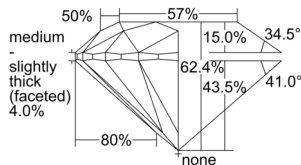

GIA®

FACSIMILE

GIA REPORT 1503757246

Verify this report at GIA.edu

GIA NATURAL DIAMOND DOSSIER®

October 28, 2024
GIA Report Number 1503757246
Shape and Cutting Style ..... Round Brilliant
Measurements ..... 4.47 - 4.49 x 2.80 mm

GRADING RESULTS

Carat Weight ..... 0.34 carat
Color Grade ..... J
Clarity Grade VS1
Cut Grade ..... Excellent

ADDITIONAL GRADING INFORMATION

Polish ..... Excellent
Symmetry ..... Excellent
Fluorescence ..... None
Clarity Characteristics ..... Cloud
Inscription(s): GIA 1503757246

PROPORTIONS

Profile to actual proportions

GRADING SCALES

GIA COLOR SCALE

COLORED	D
	E
	F
	G
	H
	I
	J
NEAR COLORLESS	K
	L
	M
	N
	O
	P
	Q
	R
	S
	T
	U
	V
	W
	X
	Y
	Z

GIA CLARITY SCALE

FLAWLESS	VERY VERY SLIGHTLY INCLUDED	VS₁	VS₂	VS₁	VS₂	SL₁	SL₂	I₁	I₂	I₃		
											FLAWLESS	INTERNALLY FLAWLESS

GIA CUT SCALE

EXCELLENT
VERY GOOD
GOOD
FAIR
POOR