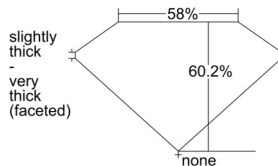

GIA®

FACSIMILE

GIA REPORT 1503757645

Verify this report at GIA.edu

GIA NATURAL DIAMOND DOSSIER®

October 28, 2024
GIA Report Number 1503757645
Shape and Cutting Style ..... Heart Brilliant
Measurements ..... 4.36 x 5.06 x 3.05 mm

GRADING RESULTS

Carat Weight ..... 0.40 carat
Color Grade ..... D
Clarity Grade VVS1

ADDITIONAL GRADING INFORMATION

Polish ..... Excellent
Symmetry ..... Excellent
Fluorescence ..... Faint
Clarity Characteristics ..... Cloud
Inscription(s): GIA 1503757645

PROPORTIONS

Profile not to actual proportions

GRADING SCALES

GIA COLOR SCALE		GIA CLARITY SCALE			
COLORLESS	D	VERY VERY SLIGHTLY INCLUDED	FLAWLESS		
	E		INTERNALLY FLAWLESS		
	F		VVS₁		
	G		VVS₂		
	NEAR COLORLESS	H	VERY SLIGHTLY INCLUDED	VS₁	
		I		VS₂	
		FAINT	J	SLIGHTLY INCLUDED	S₁
			K		S₂
	L		I₁		
	M		I₂		
N	I₃				
O					
LIGHT	P				
	Q				
	R				
	S				
	T				
	U				
	Z