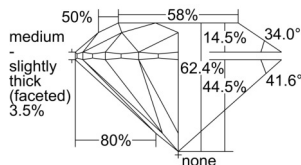

GIA®

FACSIMILE

GIA REPORT 1503774894

Verify this report at GIA.edu

GIA NATURAL DIAMOND DOSSIER®

October 29, 2024
GIA Report Number 1503774894
Shape and Cutting Style ..... Round Brilliant
Measurements ..... 5.85 - 5.89 x 3.67 mm

GRADING RESULTS

Carat Weight ..... 0.77 carat
Color Grade ..... G
Clarity Grade VVS2
Cut Grade ..... Excellent

ADDITIONAL GRADING INFORMATION

Polish ..... Excellent
Symmetry ..... Excellent
Fluorescence ..... None
Clarity Characteristics.. Pinpoint, Needle, Cloud, Indented Natural
Inscription(s): GIA 1503774894

PROPORTIONS

Profile to actual proportions

GRADING SCALES

GIA COLOR SCALE	GIA CLARITY SCALE	GIA CUT SCALE	
D	FLAWLESS	EXCELLENT	
E	INTERNALLY FLAWLESS		
F		VVS₁	VERY GOOD
G	VVS₂		
H	VS₁	GOOD	
I	VS₂		
J	SI₁	FAIR	
K	SI₂		
L	I₁	POOR	
M	I₂		
N	I₃		
O			
P			
Q			
R			
S			
T			
U			
V			
W			
X			
Y			
Z