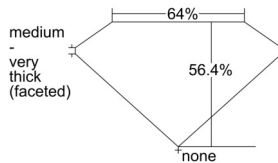

GIA®

FACSIMILE

GIA REPORT 1503785814

Verify this report at GIA.edu

GIA NATURAL DIAMOND DOSSIER®

November 06, 2024
GIA Report Number 1503785814
Shape and Cutting Style ..... Heart Brilliant
Measurements ..... 4.72 x 5.56 x 3.14 mm

GRADING RESULTS

Carat Weight ..... 0.50 carat
Color Grade ..... H
Clarity Grade VVS2

ADDITIONAL GRADING INFORMATION

Polish ..... Excellent
Symmetry ..... Excellent
Fluorescence ..... None
Clarity Characteristics..... Cloud, Pinpoint, Surface Graining
Inscription(s): GIA 1503785814

PROPORTIONS

Profile not to actual proportions

GRADING SCALES

GIA COLOR SCALE		GIA CLARITY SCALE			
COLORLESS	D	VERY VERY SLIGHTLY INCLUDED	FLAWLESS		
	E		INTERNALLY FLAWLESS		
	F	VERY SLIGHTLY INCLUDED	VVS₁		
	G		VVS₂		
	H		VS₁		
	NEAR COLORLESS	I	SLIGHTLY INCLUDED	VS₂	
		J		SI₁	
		FAINT	K	INCLUDED	SI₂
			L		I₁
			M	NOT GRADED	I₂
N			I₃		
O					
P					
LIGHT	Q				
	R				
	S				
	T				
	U				
	V				
W					
X					
Y					
Z