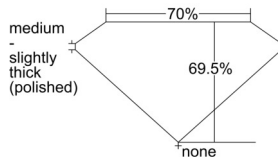

GIA®

FACSIMILE

GIA REPORT 1503808414

Verify this report at GIA.edu

GIA NATURAL DIAMOND DOSSIER®

November 08, 2024
GIA Report Number 1503808414
Shape and Cutting Style ..... Square Modified Brilliant
Measurements ..... 4.35 x 4.33 x 3.01 mm

GRADING RESULTS

Carat Weight ..... 0.50 carat
Color Grade ..... G
Clarity Grade VS1

ADDITIONAL GRADING INFORMATION

Polish ..... Excellent
Symmetry ..... Very Good
Fluorescence ..... None
Clarity Characteristics ..... Cavity, Pinpoint
Inscription(s): GIA 1503808414

PROPORTIONS

Profile not to actual proportions

GRADING SCALES

GIA COLOR SCALE		GIA CLARITY SCALE			
COLORLESS	D	VERY VERY SLIGHTLY INCLUDED	FLAWLESS		
	E		INTERNALLY FLAWLESS		
	F	VERY SLIGHTLY INCLUDED	VVS₁		
	G		VVS₂		
	H		VS₁		
	NEAR COLORLESS	I	SLIGHTLY INCLUDED	VS₂	
		J		SI₁	
		FAINT	K	INCLUDED	SI₂
			L		I₁
			M		I₂
VERT LIGHT	N	INCLUDED	I₃		
	O				
	P				
	Q				
	R				
LIGHT	S				
	T				
	U				
	V				
	W				
	X				
	Y				
	Z