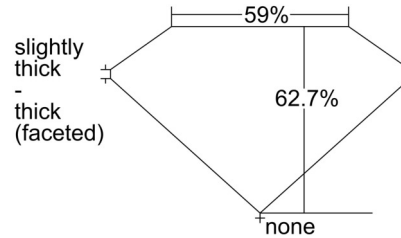

PROPORTIONS

Profile not to actual proportions