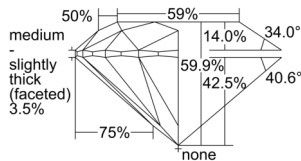

GIA®

FACSIMILE

GIA REPORT 1503833359

Verify this report at GIA.edu

GIA NATURAL DIAMOND DOSSIER®

November 11, 2024
GIA Report Number 1503833359
Shape and Cutting Style ..... Round Brilliant
Measurements ..... 6.34 - 6.38 x 3.81 mm

GRADING RESULTS

Carat Weight ..... 0.95 carat
Color Grade ..... K
Clarity Grade VVS2
Cut Grade ..... Excellent

ADDITIONAL GRADING INFORMATION

Polish ..... Excellent
Symmetry ..... Excellent
Fluorescence ..... Medium Blue
Clarity Characteristics ..... Pinpoint
Inscription(s): GIA 1503833359

PROPORTIONS

Profile to actual proportions

GRADING SCALES

GIA COLOR SCALE	GIA CLARITY SCALE	GIA CUT SCALE	
D	FLAWLESS	EXCELLENT	
E	INTERNALLY FLAWLESS		
F		VVS₁	VERY GOOD
G	VVS₂		
H	VS₁	GOOD	
I	VS₂		
J	SI₁	FAIR	
K	SI₂		
L	I₁	POOR	
M	I₂		
N	I₃		
O			
P			
Q			
R			
S			
T			
U			
V			
W			
X			
Y			
Z