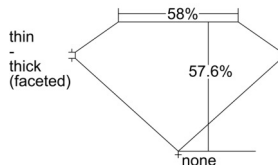

GIA®

FACSIMILE

GIA REPORT 1503833922

Verify this report at GIA.edu

GIA NATURAL DIAMOND DOSSIER®

November 11, 2024
GIA Report Number 1503833922
Shape and Cutting Style ..... Heart Brilliant
Measurements ..... 4.54 x 5.19 x 2.99 mm

GRADING RESULTS

Carat Weight ..... 0.40 carat
Color Grade I
Clarity Grade VVS2

ADDITIONAL GRADING INFORMATION

Polish ..... Excellent
Symmetry ..... Excellent
Fluorescence ..... None
Clarity Characteristics ..... Indented Natural, Pinpoint
Inspection(s): GIA 1503833922

PROPORTIONS

Profile not to actual proportions

GRADING SCALES

GIA COLOR SCALE		GIA CLARITY SCALE			
COLORLESS	D	VERY VERY SLIGHTLY INCLUDED	FLAWLESS		
	E		INTERNALLY FLAWLESS		
	F	VERY SLIGHTLY INCLUDED	VVS₁		
	G		VVS₂		
	H		VS₁		
	NEAR COLORLESS	I	SLIGHTLY INCLUDED	VS₂	
		J		SI₁	
		FAINT	K	INCLUDED	SI₂
			L		I₁
			M		I₂
VERT LIGHT			N	INCLUDED	I₃
			O		
			P		
	Q				
LIGHT	R				
	S				
	T				
	U				
	V				
	Z