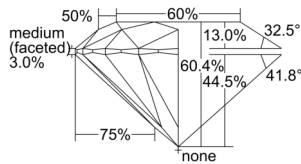

GIA®

FACSIMILE

GIA REPORT 1503875724

Verify this report at GIA.edu

GIA NATURAL DIAMOND DOSSIER®

November 14, 2024
GIA Report Number 1503875724
Shape and Cutting Style ..... Round Brilliant
Measurements ..... 5.25 - 5.28 x 3.18 mm

GRADING RESULTS

Carat Weight ..... 0.53 carat
Color Grade I
Clarity Grade VS1
Cut Grade ..... Excellent

ADDITIONAL GRADING INFORMATION

Polish ..... Excellent
Symmetry ..... Excellent
Fluorescence ..... None
Clarity Characteristics ..... Crystal, Cloud, Pinpoint
Inspection(s): GIA 1503875724

PROPORTIONS

Profile to actual proportions

GRADING SCALES

GIA COLOR SCALE	GIA CLARITY SCALE	GIA CUT SCALE	
D	FLAWLESS	EXCELLENT	
E	INTERNALLY FLAWLESS		
F		VVS₁	VERY GOOD
G	VVS₂		
H	VS₁	GOOD	
I	VS₂		
J	SI₁	FAIR	
K	SI₂		
L	I₁	POOR	
M	I₂		
N	I₃		
O			
P			
Q			
R			
S			
T			
U			
V			
W			
X			
Y			
Z