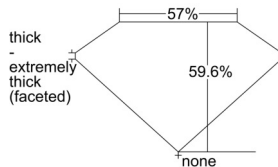

GIA®

FACSIMILE

GIA REPORT 1503907527

Verify this report at GIA.edu

GIA NATURAL DIAMOND DOSSIER®

November 29, 2024
GIA Report Number 1503907527
Shape and Cutting Style ..... Heart Brilliant
Measurements ..... 5.71 x 6.61 x 3.94 mm

GRADING RESULTS

Carat Weight ..... 0.90 carat
Color Grade ..... H
Clarity Grade VVS2

ADDITIONAL GRADING INFORMATION

Polish ..... Excellent
Symmetry ..... Very Good
Fluorescence ..... Faint
Clarity Characteristics ..... Pinpoint
Inscription(s): GIA 1503907527

PROPORTIONS

Profile not to actual proportions

GRADING SCALES

GIA COLOR SCALE		GIA CLARITY SCALE			
COLORLESS	D	VERY VERY SLIGHTLY INCLUDED	FLAWLESS		
	E		INTERNALLY FLAWLESS		
	F	VERY SLIGHTLY INCLUDED	VVS₁		
	G		VVS₂		
	H		VS₁		
	NEAR COLORLESS	I	SLIGHTLY INCLUDED	VS₂	
		J		SI₁	
		FAINT	K	INCLUDED	SI₂
			L		I₁
			M		I₂
VERTICALLY LIGHT	N	INCLUDED	I₃		
	O				
	P				
	Q				
	R				
LIGHT	S				
	T				
	U				
	V				
	W				
X					
Y					
Z