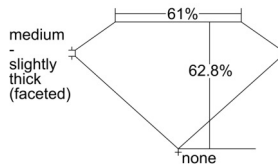

GIA®

FACSIMILE

GIA REPORT 1503948684

Verify this report at GIA.edu

GIA NATURAL DIAMOND DOSSIER®

December 06, 2024
GIA Report Number 1503948684
Shape and Cutting Style ..... Oval Brilliant
Measurements ..... 6.91 x 5.11 x 3.21 mm

GRADING RESULTS

Carat Weight ..... 0.71 carat
Color Grade ..... G
Clarity Grade VS2

ADDITIONAL GRADING INFORMATION

Polish ..... Excellent
Symmetry ..... Excellent
Fluorescence ..... None
Clarity Characteristics ..... Cloud, Crystal, Feather
Inscription(s): GIA 1503948684

PROPORTIONS

Profile not to actual proportions

GRADING SCALES

GIA COLOR SCALE		GIA CLARITY SCALE			
COLORLESS	D	VERY VERY SLIGHTLY INCLUDED	FLAWLESS		
	E		INTERNALLY FLAWLESS		
	F		VS₁		
	NEAR COLORLESS	G	VERY SLIGHTLY INCLUDED	VS₂	
		H		VS₁	
		FAINT	I	SLIGHTLY INCLUDED	VS₂
			J		SI₁
	K		SI₂		
	LIGHT		L	INCLUDED	I₁
		M	I₂		
N		I₃			
O					
P					
Q					
R