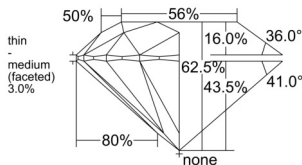

GIA®

FACSIMILE

GIA REPORT 1503950074

Verify this report at GIA.edu

GIA NATURAL DIAMOND DOSSIER®

December 09, 2024
GIA Report Number 1503950074
Shape and Cutting Style ..... Round Brilliant
Measurements ..... 5.12 - 5.14 x 3.20 mm

GRADING RESULTS

Carat Weight ..... 0.51 carat
Color Grade ..... G
Clarity Grade S11
Cut Grade ..... Excellent

ADDITIONAL GRADING INFORMATION

Polish ..... Excellent
Symmetry ..... Excellent
Fluorescence ..... None
Clarity Characteristics ..... Cloud
Inscription(s): GIA 1503950074

PROPORTIONS

GRADING SCALES

GIA COLOR SCALE	GIA CLARITY SCALE	GIA CUT SCALE	
D	FLAWLESS	EXCELLENT	
E	INTERNALLY FLAWLESS		
F		VVS₁	VERY GOOD
G	VVS₂		
H	VS₁	GOOD	
I	VS₂		
J	S1₁	FAIR	
K	S1₂		
L	I₁	POOR	
M	I₂		
N	I₃		
O			
P			
Q			
R			
S			
T			
U			
V			
W			
X			
Y			
Z