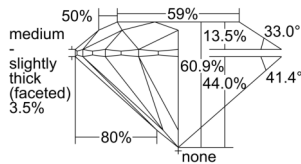

GIA®

FACSIMILE

GIA REPORT 1503950788

Verify this report at GIA.edu

GIA NATURAL DIAMOND DOSSIER®

December 06, 2024
GIA Report Number 1503950788
Shape and Cutting Style ..... Round Brilliant
Measurements ..... 5.17 - 5.20 x 3.16 mm

GRADING RESULTS

Carat Weight ..... 0.51 carat
Color Grade ..... G
Clarity Grade S11
Cut Grade ..... Excellent

ADDITIONAL GRADING INFORMATION

Polish ..... Excellent
Symmetry ..... Excellent
Fluorescence ..... None
Clarity Characteristics ..... Cloud, Crystal
Inscription(s): GIA 1503950788

PROPORTIONS

Profile to actual proportions

GRADING SCALES

GIA COLOR SCALE	GIA CLARITY SCALE	GIA CUT SCALE	
D	FLAWLESS	EXCELLENT	
E	INTERNALLY FLAWLESS		
F		VVS₁	VERY GOOD
G	VVS₂		
H	VS₁	GOOD	
I	VS₂		
J	S1₁	FAIR	
K	S1₂		
L	I₁	POOR	
M	I₂		
N	I₃		
O			
P			
Q			
R			
S			
T			
U			
V			
W			
X			
Y			
Z